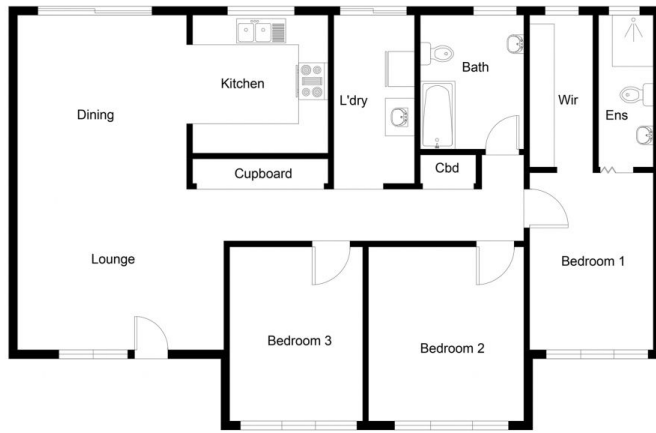

## 94 Byrne Circuit Moil NT

3 2 2

Wonderful opportunity to secure a well located and solid three bedroom home with loads of extras including ensuite, walk in robe, solar hot water and a DOME.

The house is ground level, with a low maintenance garden and renovated kitchen. Add your finishes to complete this with plenty of yard room for the children to play and park the boat or trailer.

**Price** : \$ 410,000  
**Land Size** : 761 sqm  
**View** : <https://www.northpropertynt.com.au/sale/nt/darwin-area/moil/residential/house/6602446>

**Kerri-Ann Laurence**  
08 8941 0166

? Comfortable ground level home on 766m2 lot

FLOOR PLAN

This floor plan including furniture, fixture measurements and dimensions are approximate and for illustrative purposes only. BoxBrownie.com gives no guarantee, warranty or representation as to the accuracy and layout. All enquiries must be directed to the agent, vendor or party representing this floor plan.