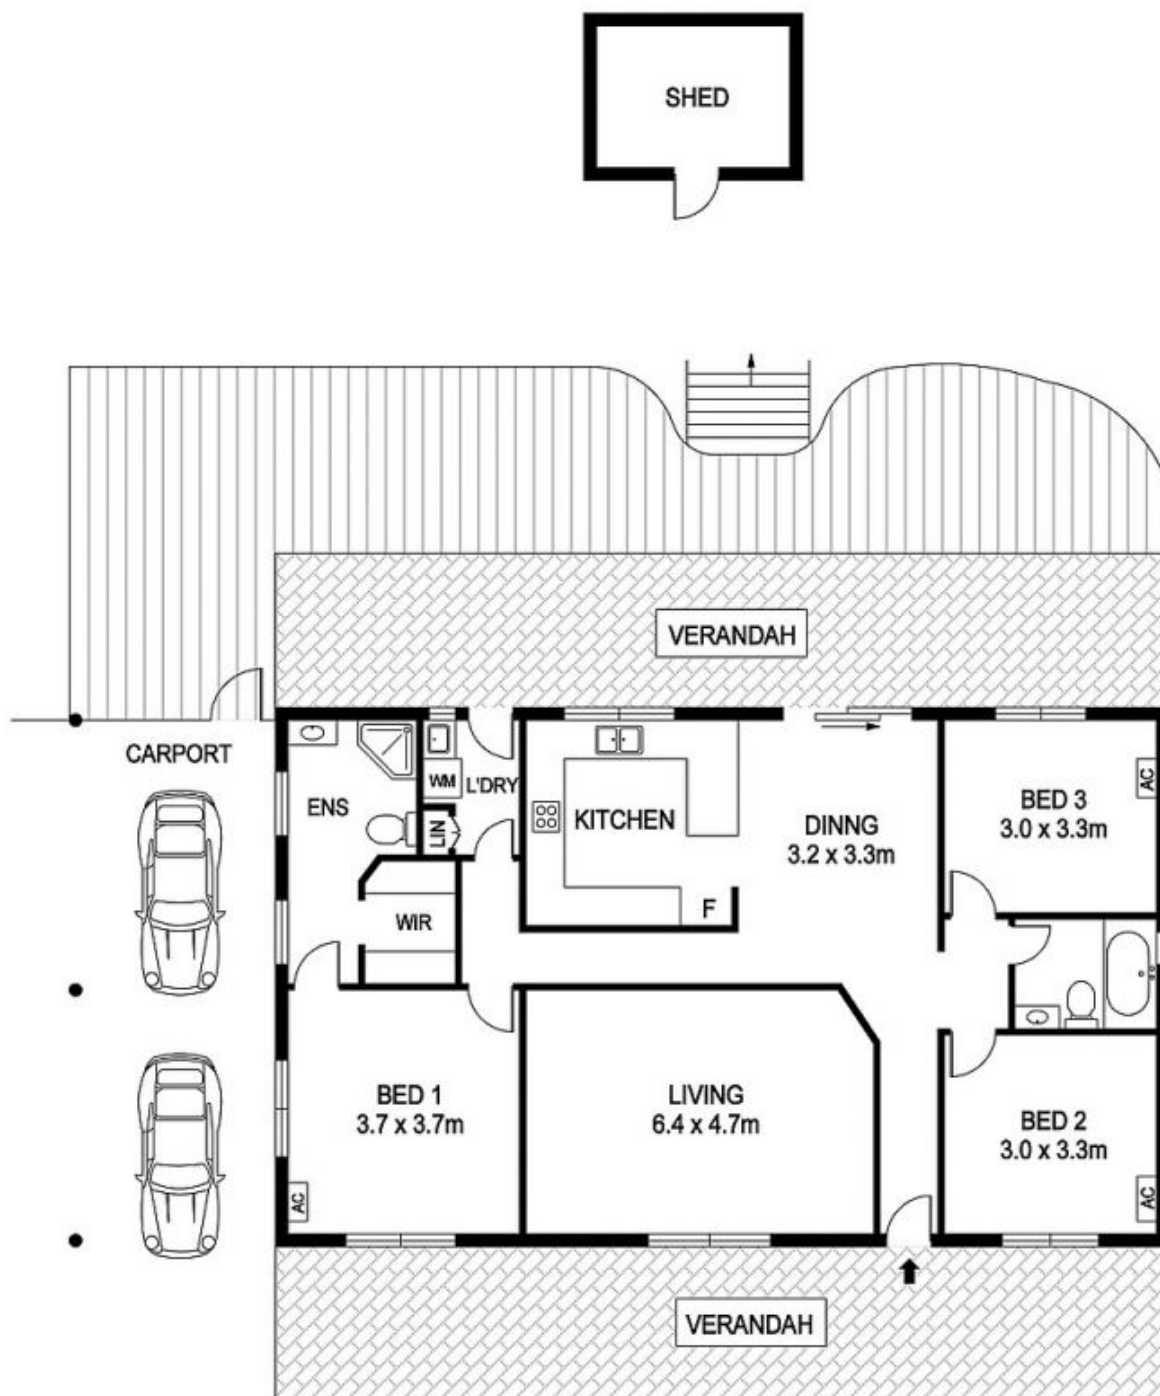

10 Excelsa Court Rosebery NT

3 2 1

This move in ready home set in the premier suburb of Rosebery is an absolute treat for a family looking to settle in a quiet court.

View : <https://www.northpropertynt.com.au/sale/nt/darwin-area/rosebery/residential/house/6790538>

The well manicured gardens on a large lot of 869sqm offers large verandahs on the front and back to watch those wet season storms roll in. The playground with a private gate access allows you to take your family for a picnic and a play in the sand with ease.

The fully tiled and well sized master bedroom offers an ensuite with walk-in robe. The other two bedrooms are

10 EXCELSA COURT, ROSEBERY

DISCLAIMER

PLANS SHOWN ARE FOR MARKETING PURPOSES ONLY. ALL DIMENSIONS ARE APPROXIMATE AND NOT TO SCALE. THEY ARE SUBJECT TO ERRORS AND INACCURACIES AND NO LIABILITY WILL BE ACCEPTED. INTERESTED PARTIES SHOULD MAKE THEIR OWN INQUIRES.